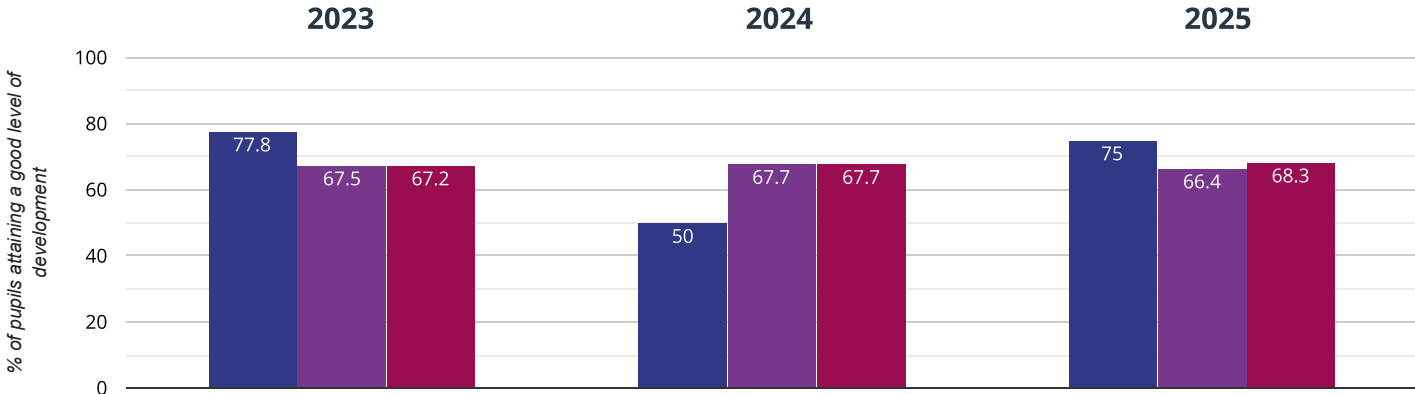

# BYTHAMS PRIMARY SCHOOL

Brought to you by *the NCER*

## ★ Good Level Of Development

**75% in 2025**

**25% points rise since 2024**

**2.8% points drop since 2023**

■ Bythams Primary School   ■ Lincolnshire (298)   ■ NCER National (17618)

## 🔄 Average number of early learning goals at expected level per child

**16.3% in 2025**

**7% points rise since 2024**

**1% points rise since 2023**

■ Bythams Primary School   ■ Lincolnshire (298)   ■ NCER National (17618)