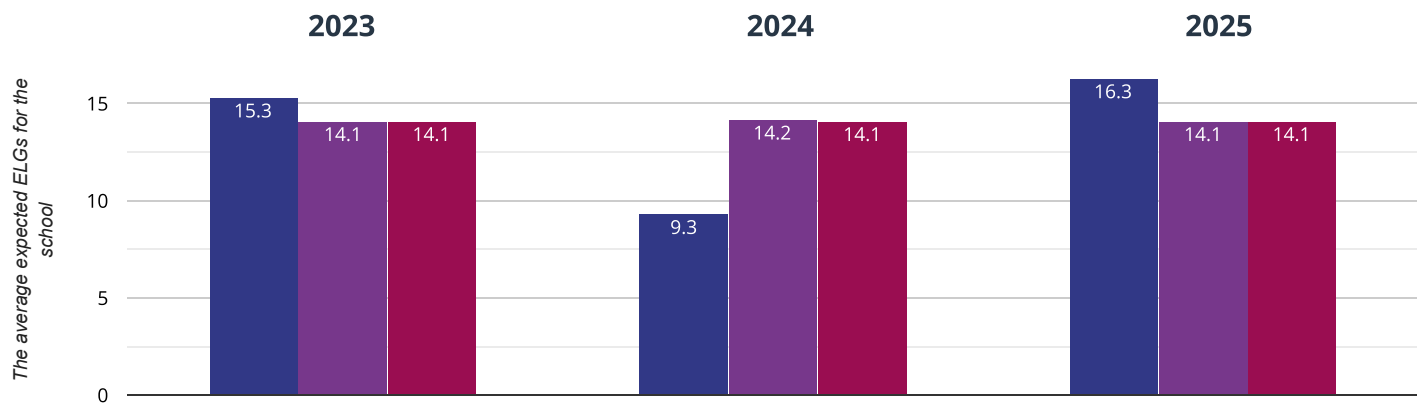

## ★ Good Level Of Development

**75% in 2025**

**25% points rise since 2024**

**2.8% points drop since 2023**

■ Bythams Primary School   ■ Lincolnshire (298)   ■ NCER National (17618)

## 🔄 Average number of early learning goals at expected level per child

**16.3% in 2025**

**7% points rise since 2024**

**1% points rise since 2023**

■ Bythams Primary School   ■ Lincolnshire (298)   ■ NCER National (17618)