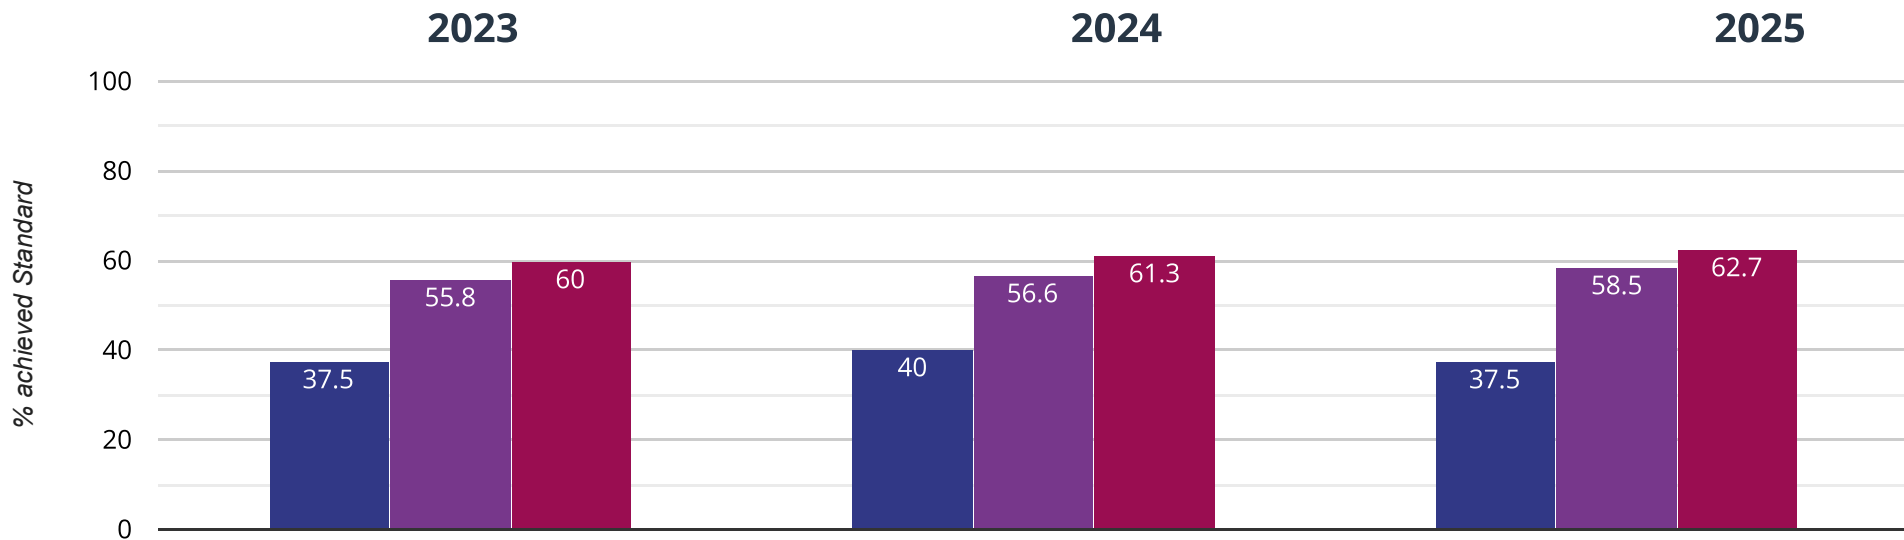

43.8% points drop since 2023

■ Bythams Primary School ■ Lincolnshire (278) ■ NCER National (16094)

? GPS - high attainers

12.5% in 2025

0.8% points drop since 2024

12.5% points drop since 2023

■ Bythams Primary School ■ Lincolnshire (278) ■ NCER National (16094)

? GPS - average scaled score

98 in 2025

3.9 points drop since 2024

6.4 points drop since 2023

■ Bythams Primary School ■ Lincolnshire (278) ■ NCER National (16094)

RWM - achieved standard

37.5% in 2025

2.5% points drop since 2024

0% change from 2023

 Bythams Primary School  Lincolnshire (278)  NCER National (16094)

RWM - high attainers

0% in 2025

0% change from 2024

6.3% points drop since 2023

■ Bythams Primary School ■ Lincolnshire (278) ■ NCER National (16094)