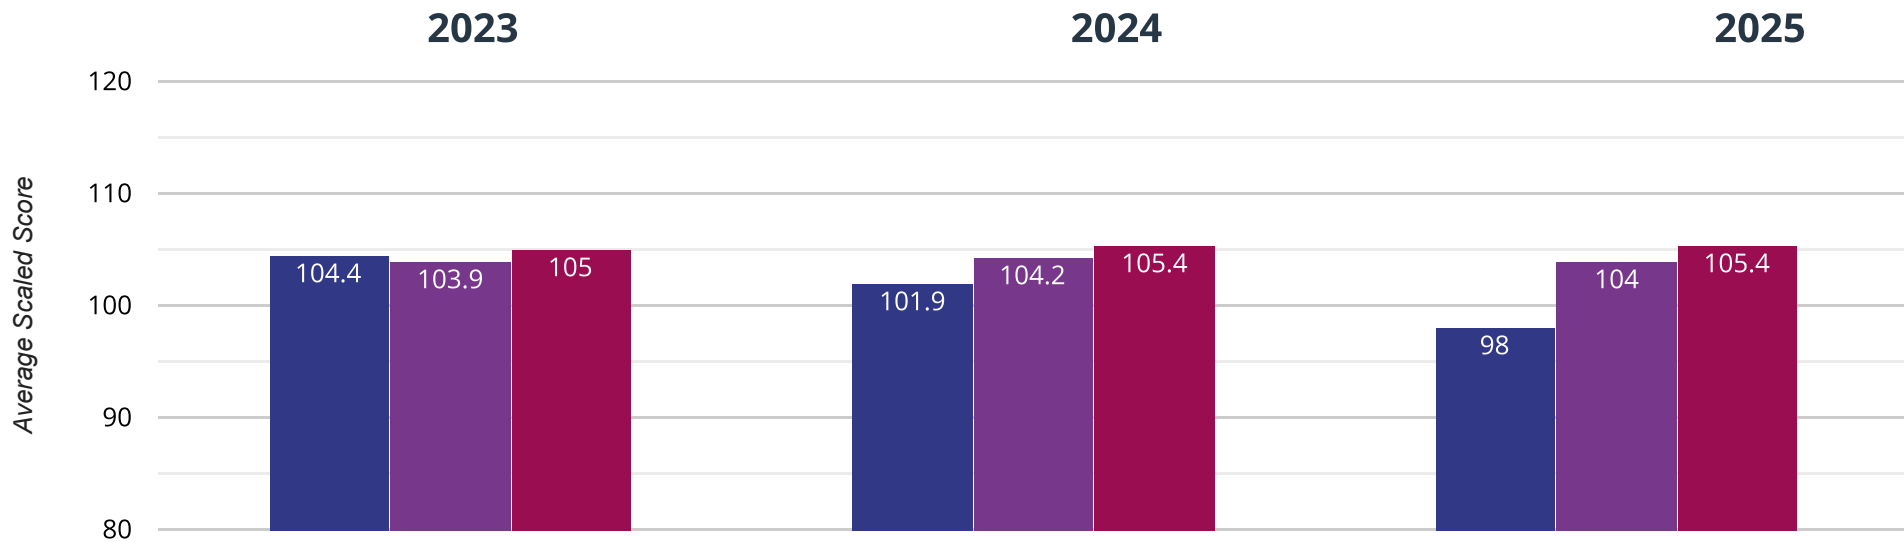

2.9 points drop since 2024

6.5 points drop since 2023

■ Bythams Primary School

■ Lincolnshire (278)

■ NCER National (16094)

? GPS - achieved standard

25% in 2025

35% points drop since 2024

43.8% points drop since 2023

■ Bythams Primary School ■ Lincolnshire (278) ■ NCER National (16094)

? GPS - high attainers

12.5% in 2025

0.8% points drop since 2024

12.5% points drop since 2023

■ Bythams Primary School ■ Lincolnshire (278) ■ NCER National (16094)

? GPS - average scaled score

98 in 2025

3.9 points drop since 2024

6.4 points drop since 2023

■ Bythams Primary School ■ Lincolnshire (278) ■ NCER National (16094)

RWM - achieved standard

37.5% in 2025

2.5% points drop since 2024