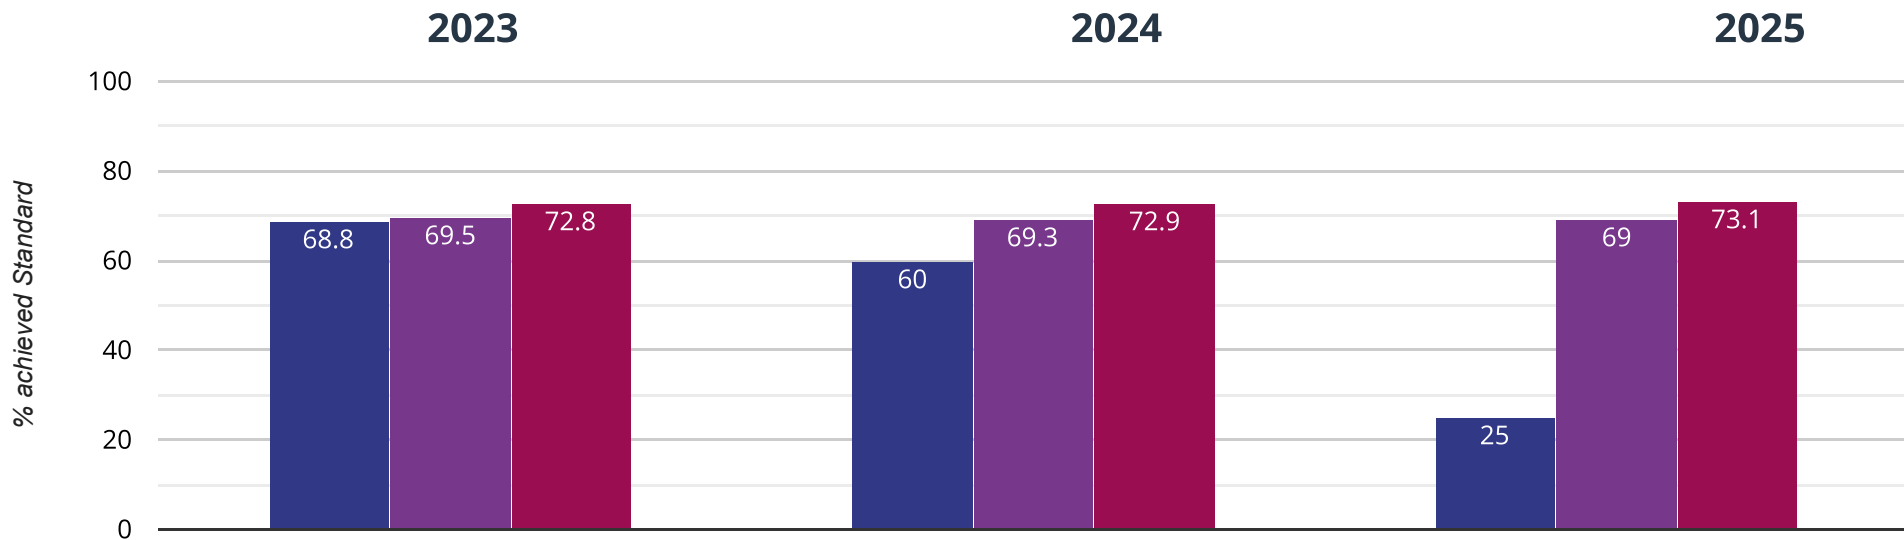

⊕ Maths - high attainers

12.5% in 2025

0.8% points drop since 2024

18.8% points drop since 2023

■ Bythams Primary School ■ Lincolnshire (278) ■ NCER National (16094)

⊕ Maths - average scaled score

98 in 2025

2.9 points drop since 2024

6.5 points drop since 2023

■ Bythams Primary School

■ Lincolnshire (278)

■ NCER National (16094)

? GPS - achieved standard

25% in 2025

35% points drop since 2024

43.8% points drop since 2023

■ Bythams Primary School ■ Lincolnshire (278) ■ NCER National (16094)

? GPS - high attainers

12.5% in 2025

0.8% points drop since 2024

12.5% points drop since 2023

■ Bythams Primary School ■ Lincolnshire (278) ■ NCER National (16094)