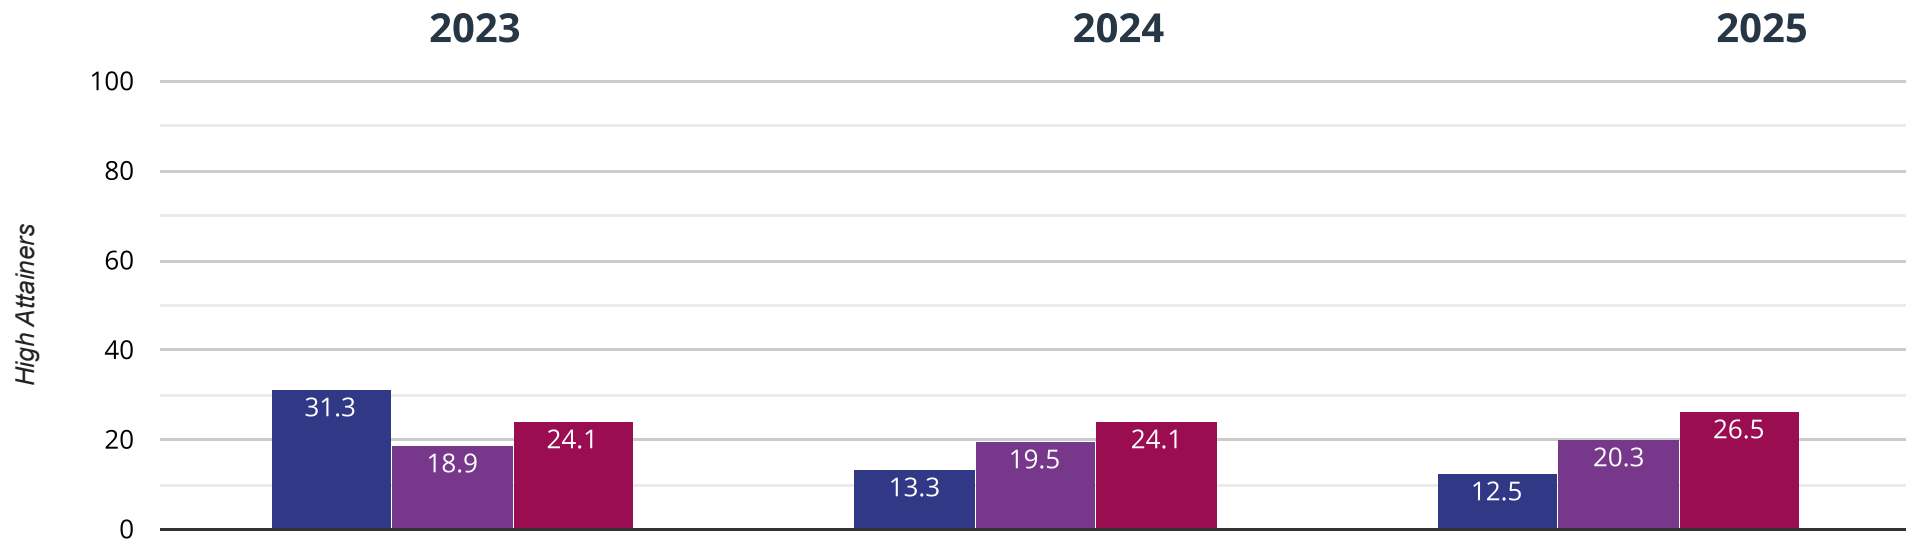

12.5% points rise since 2023

■ Bythams Primary School

■ Lincolnshire (278)

■ NCER National (16094)

Writing - high attainers

12.5% in 2025

12.5% points rise since 2024

6.2% points rise since 2023

 Bythams Primary School

 Lincolnshire (278)

 NCER National (16094)

⊕ Maths - achieved standard

50% in 2025

3.3% points drop since 2024

0% change from 2023

■ Bythams Primary School ■ Lincolnshire (278) ■ NCER National (16094)

⊕ Maths - high attainers

12.5% in 2025

0.8% points drop since 2024

18.8% points drop since 2023

■ Bythams Primary School ■ Lincolnshire (278) ■ NCER National (16094)

⊕ Maths - average scaled score

98 in 2025