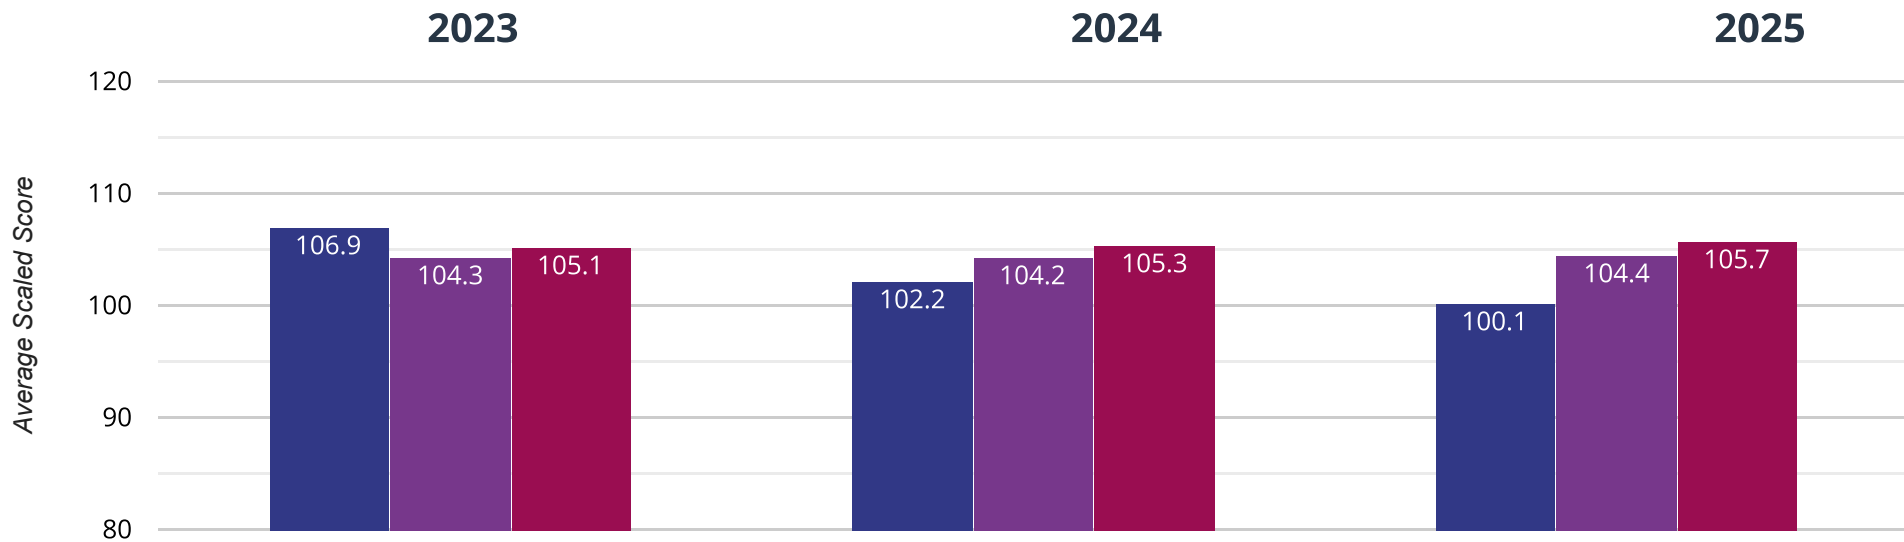

BYTHAMS PRIMARY SCHOOL

Brought to you by the NCER

Reading - achieved standard

37.5% in 2025

22.5% points drop since 2024

37.5% points drop since 2023

■ Bythams Primary School ■ Lincolnshire (278) ■ NCER National (16094)

Reading - high attainers

25% in 2025

5% points rise since 2024

12.5% points drop since 2023

■ Bythams Primary School

■ Lincolnshire (278)

■ NCER National (16094)

Reading - average scaled score

100.1 in 2025

2.1 points drop since 2024

6.8 points drop since 2023

■ Bythams Primary School ■ Lincolnshire (278) ■ NCER National (16094)

Writing - achieved standard

75% in 2025

11.7% points drop since 2024