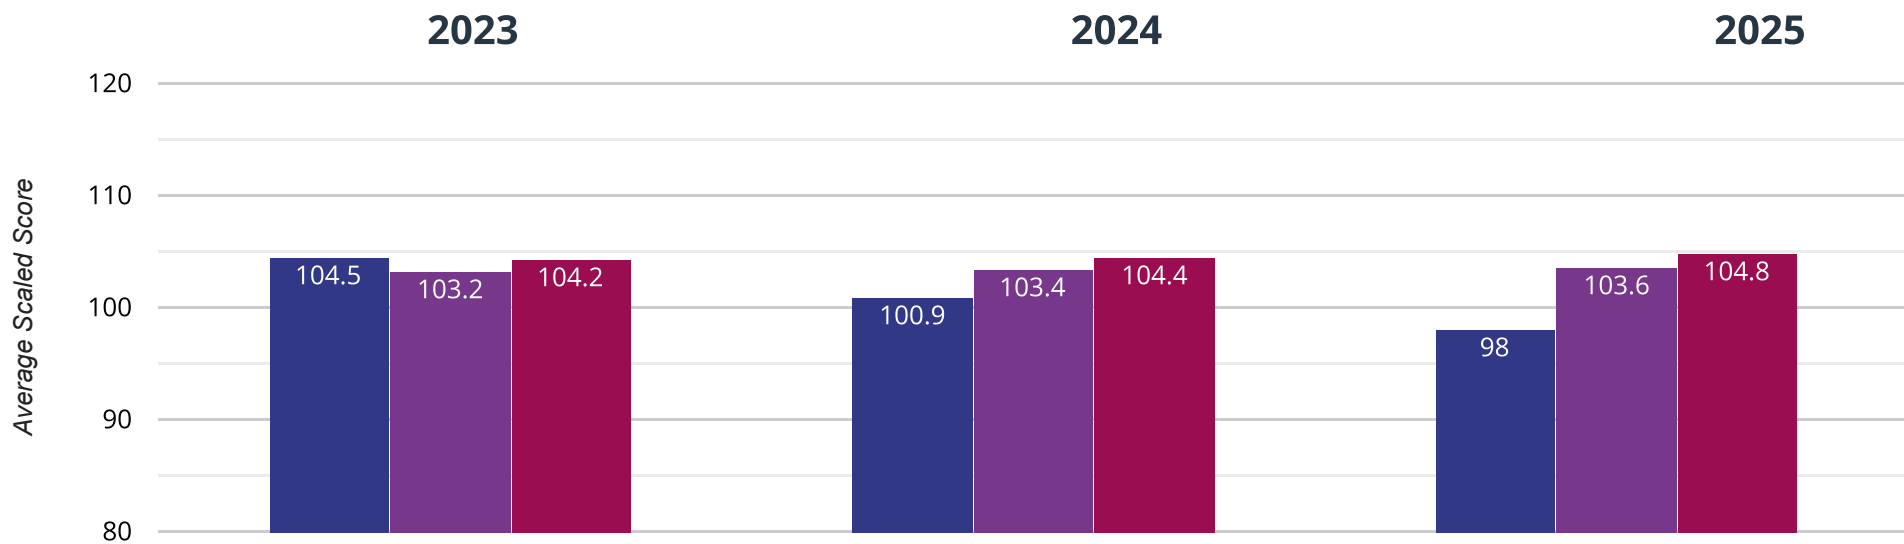

 Bythams Primary School

 Lincolnshire (278)

 NCER National (16094)

⊕ Maths - achieved standard

50% in 2025

3.3% points drop since 2024

0% change from 2023

■ Bythams Primary School ■ Lincolnshire (278) ■ NCER National (16094)

⊕ Maths - high attainers

12.5% in 2025

0.8% points drop since 2024

18.8% points drop since 2023

■ Bythams Primary School ■ Lincolnshire (278) ■ NCER National (16094)

⊕ Maths - average scaled score

98 in 2025

2.9 points drop since 2024

6.5 points drop since 2023

■ Bythams Primary School

■ Lincolnshire (278)

■ NCER National (16094)

? GPS - achieved standard

25% in 2025

35% points drop since 2024