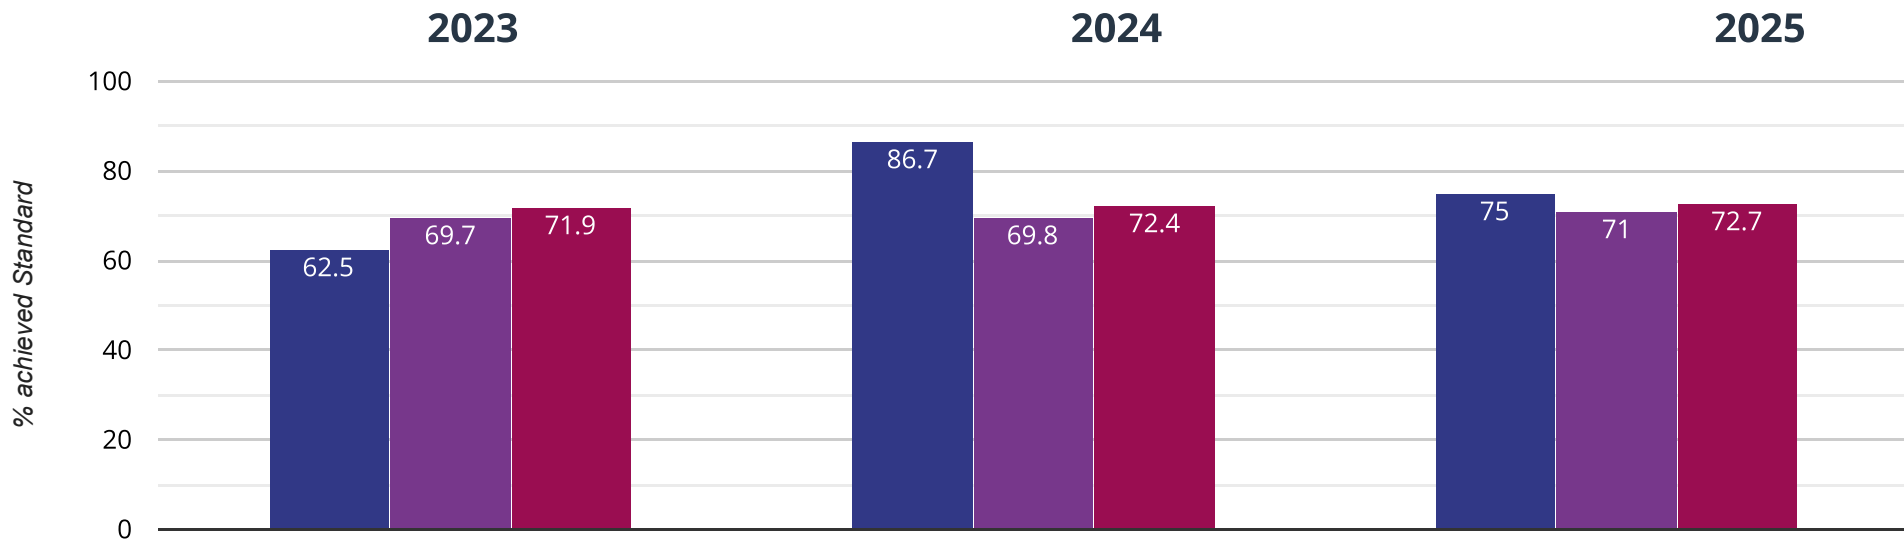

Reading - high attainers

25% in 2025

5% points rise since 2024

12.5% points drop since 2023

■ Bythams Primary School

■ Lincolnshire (278)

■ NCER National (16094)

Reading - average scaled score

100.1 in 2025

2.1 points drop since 2024

6.8 points drop since 2023

■ Bythams Primary School ■ Lincolnshire (278) ■ NCER National (16094)

Writing - achieved standard

75% in 2025

11.7% points drop since 2024