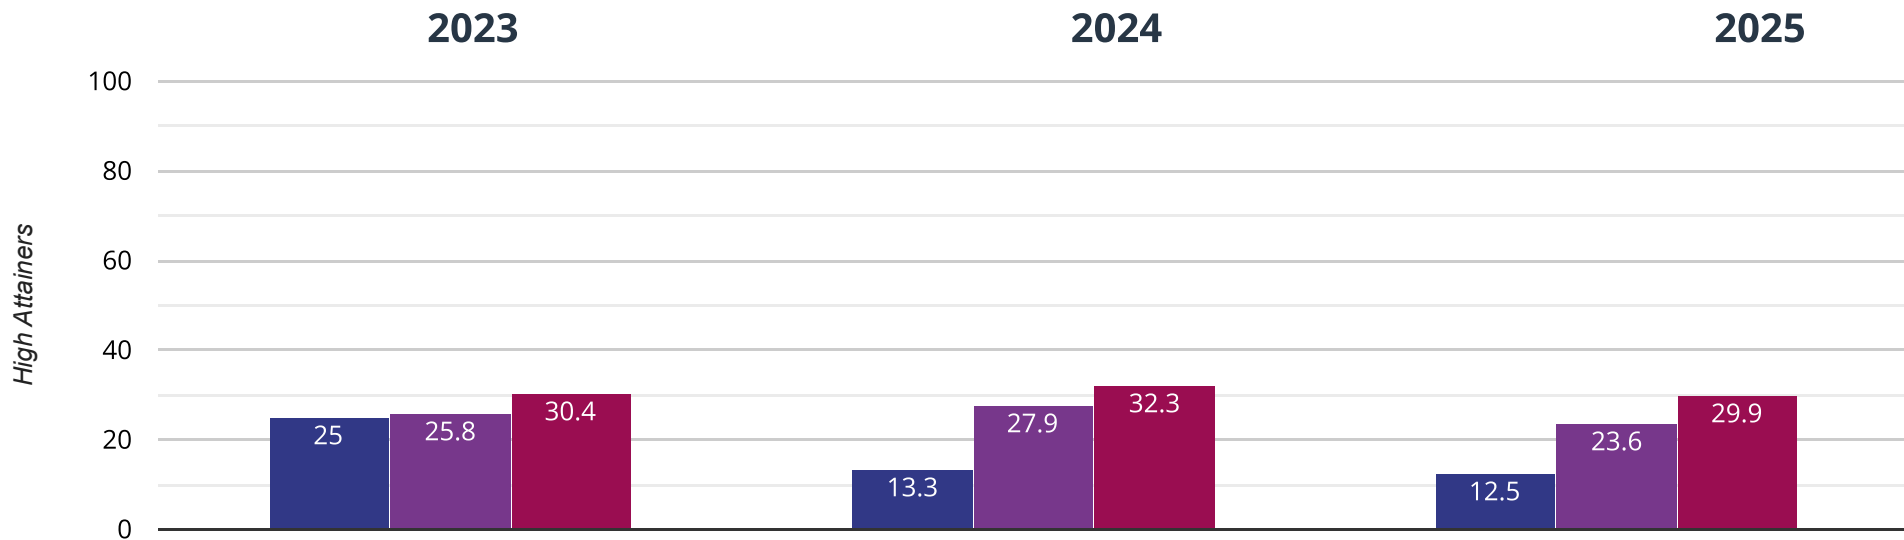

⊕ Maths - high attainers

12.5% in 2025

0.8% points drop since 2024

18.8% points drop since 2023

■ Bythams Primary School ■ Lincolnshire (278) ■ NCER National (16094)

⊕ Maths - average scaled score

98 in 2025

2.9 points drop since 2024

6.5 points drop since 2023

■ Bythams Primary School

■ Lincolnshire (278)

■ NCER National (16094)

? GPS - achieved standard

25% in 2025

35% points drop since 2024

43.8% points drop since 2023

■ Bythams Primary School ■ Lincolnshire (278) ■ NCER National (16094)

? GPS - high attainers

12.5% in 2025

0.8% points drop since 2024

12.5% points drop since 2023

■ Bythams Primary School ■ Lincolnshire (278) ■ NCER National (16094)