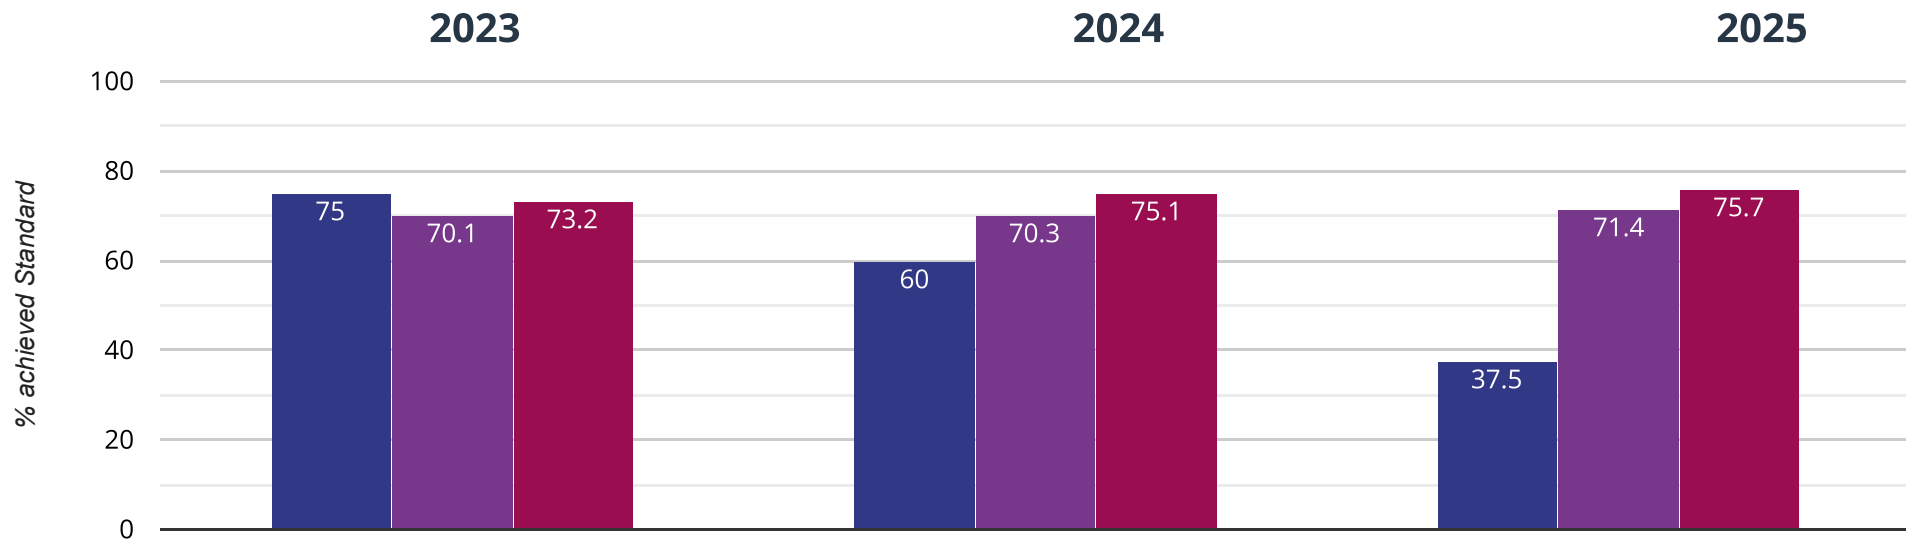

BYTHAMS PRIMARY SCHOOL

Brought to you by the NCER

Reading - achieved standard

37.5% in 2025

22.5% points drop since 2024

37.5% points drop since 2023

■ Bythams Primary School ■ Lincolnshire (278) ■ NCER National (16094)

Reading - high attainers

25% in 2025

5% points rise since 2024

12.5% points drop since 2023

■ Bythams Primary School

■ Lincolnshire (278)

■ NCER National (16094)

Reading - average scaled score