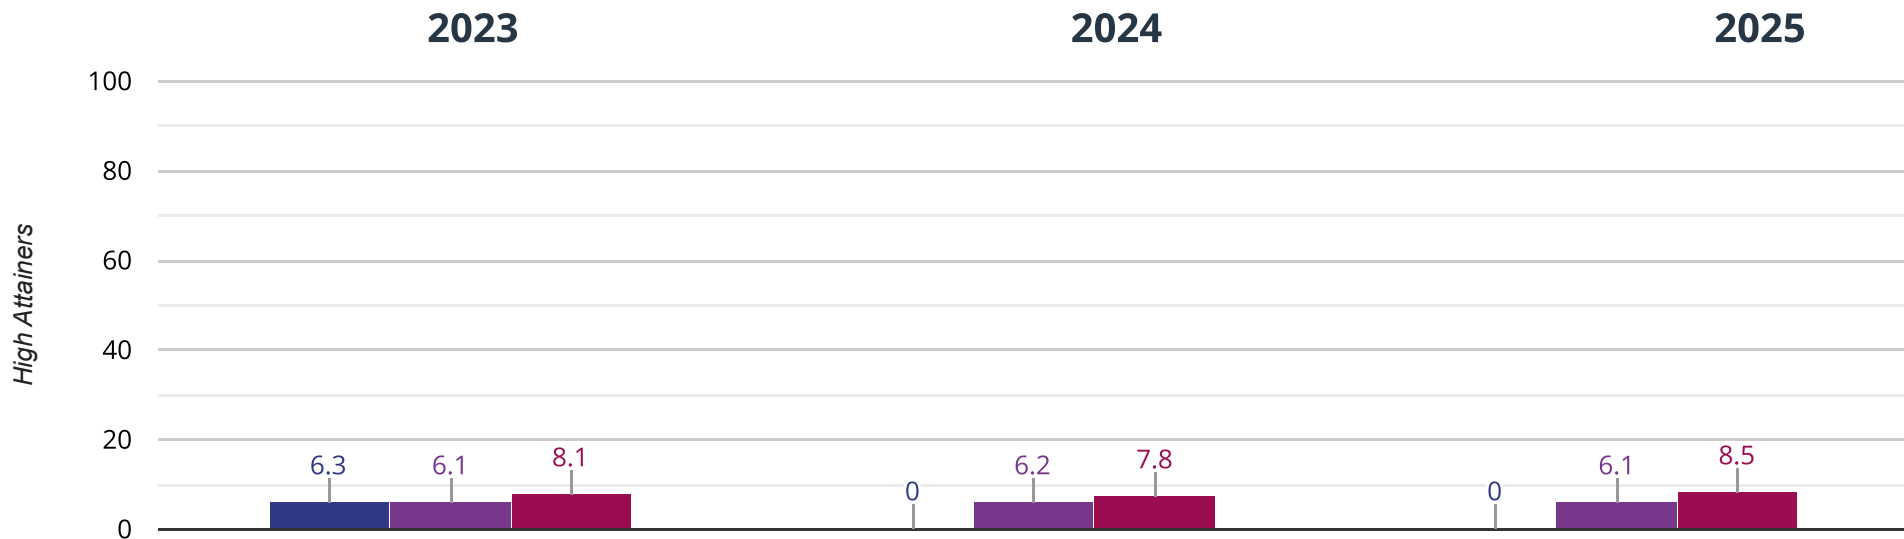

43.8% points drop since 2023

■ Bythams Primary School ■ Lincolnshire (278) ■ NCER National (16094)

? GPS - high attainers

12.5% in 2025

0.8% points drop since 2024

12.5% points drop since 2023

■ Bythams Primary School ■ Lincolnshire (278) ■ NCER National (16094)

? GPS - average scaled score

98 in 2025

3.9 points drop since 2024

6.4 points drop since 2023

■ Bythams Primary School ■ Lincolnshire (278) ■ NCER National (16094)

RWM - achieved standard

37.5% in 2025

2.5% points drop since 2024

0% change from 2023

 Bythams Primary School  Lincolnshire (278)  NCER National (16094)

RWM - high attainers

0% in 2025

0% change from 2024

6.3% points drop since 2023

■ Bythams Primary School ■ Lincolnshire (278) ■ NCER National (16094)