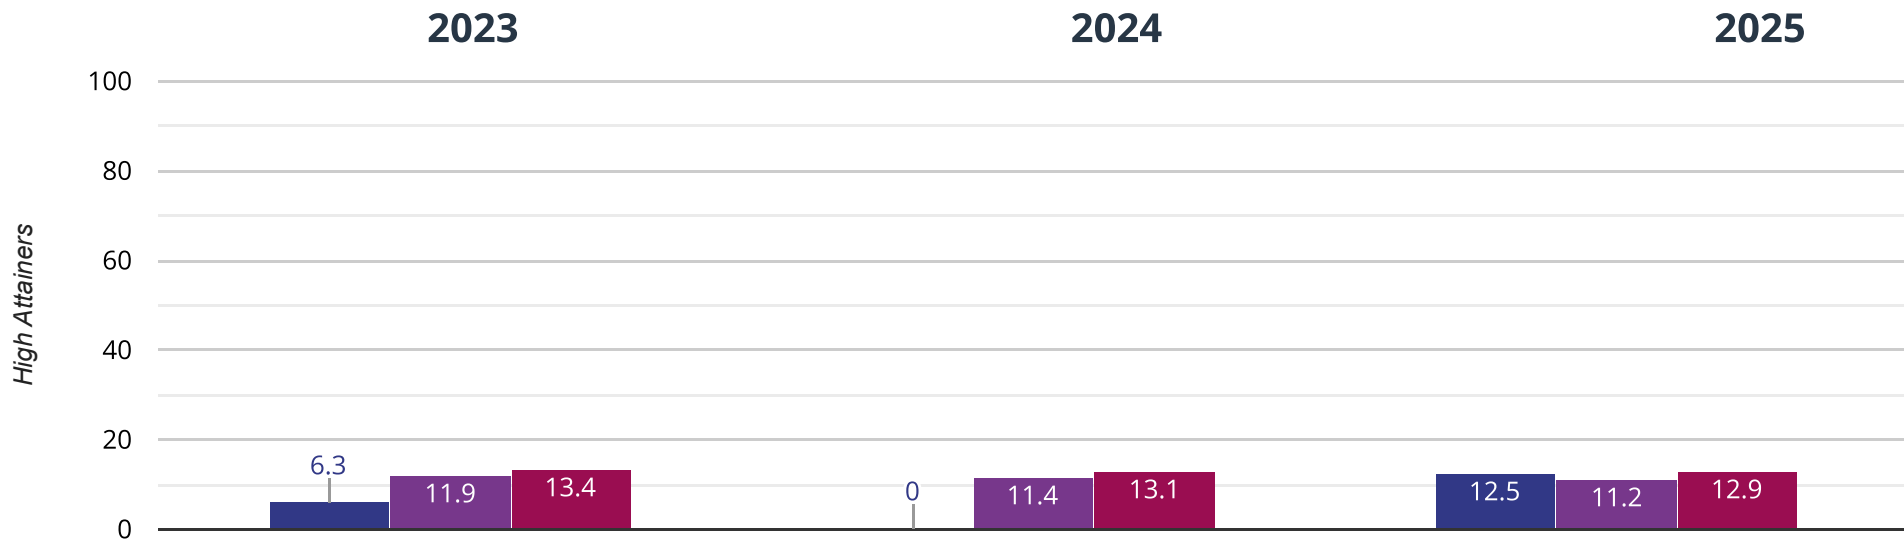

Reading - high attainers

25% in 2025

5% points rise since 2024

12.5% points drop since 2023

■ Bythams Primary School

■ Lincolnshire (278)

■ NCER National (16094)

Reading - average scaled score

100.1 in 2025

2.1 points drop since 2024

6.8 points drop since 2023

■ Bythams Primary School ■ Lincolnshire (278) ■ NCER National (16094)

Writing - achieved standard

75% in 2025

11.7% points drop since 2024

12.5% points rise since 2023

■ Bythams Primary School

■ Lincolnshire (278)

■ NCER National (16094)

Writing - high attainers

12.5% in 2025

12.5% points rise since 2024

6.2% points rise since 2023