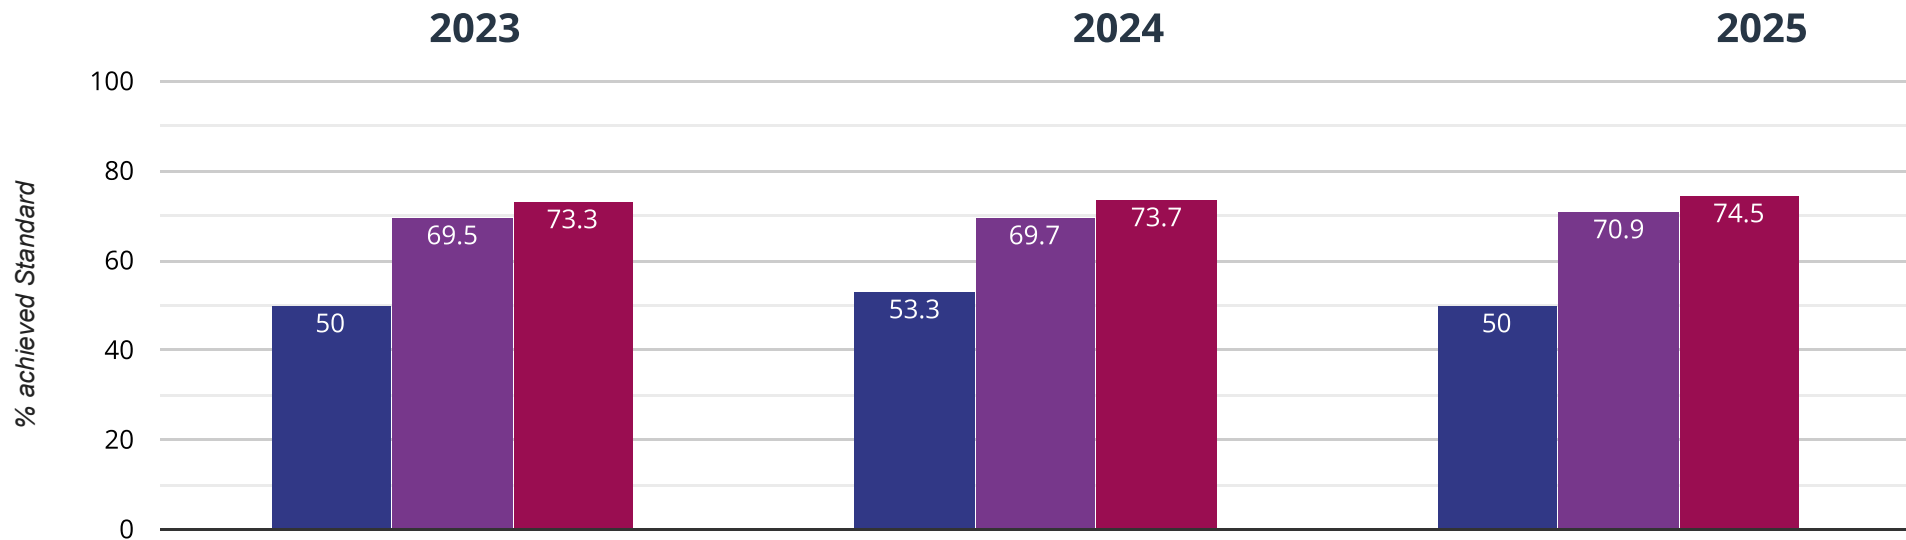

⊕ Maths - achieved standard

50% in 2025

3.3% points drop since 2024

0% change from 2023

■ Bythams Primary School   ■ Lincolnshire (278)   ■ NCER National (16094)