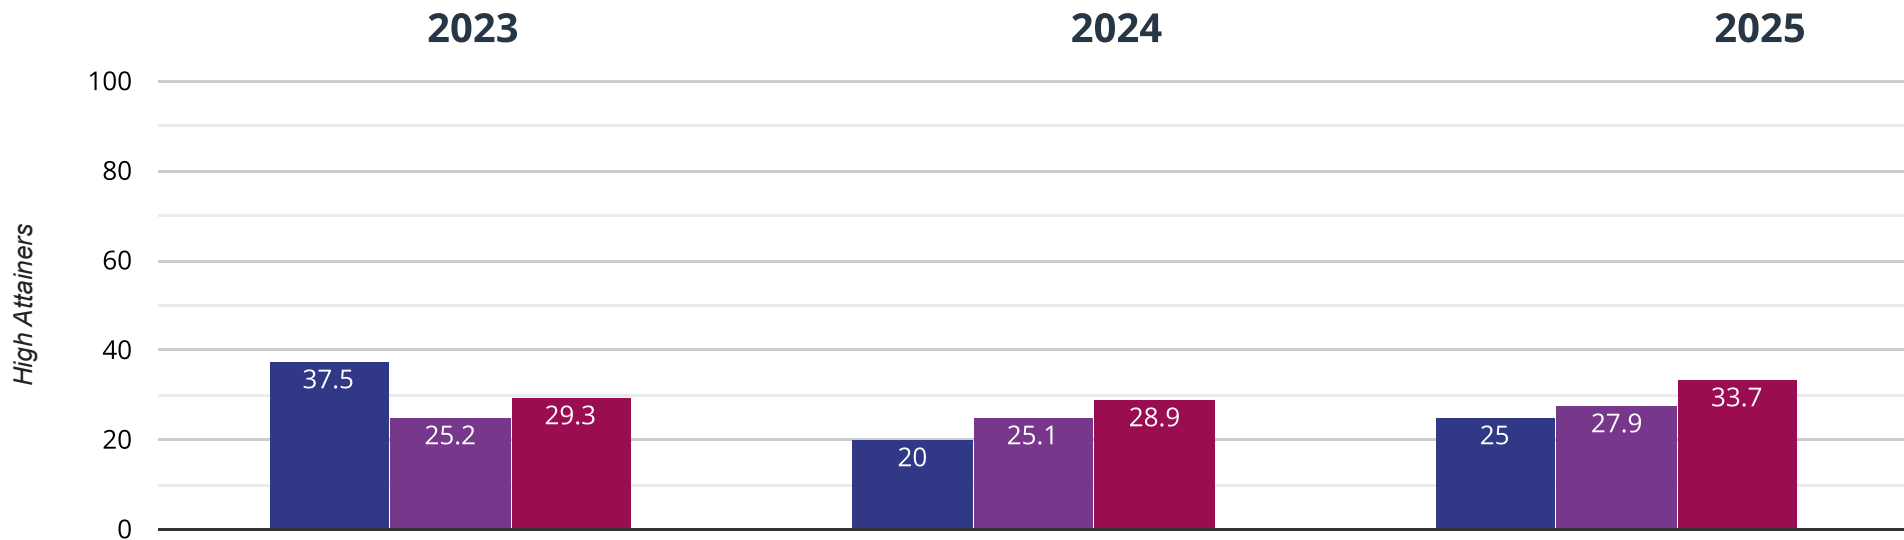

BYTHAMS PRIMARY SCHOOL

Brought to you by the NCER

Reading - achieved standard

37.5% in 2025

22.5% points drop since 2024

37.5% points drop since 2023

■ Bythams Primary School ■ Lincolnshire (278) ■ NCER National (16094)

Reading - high attainers

25% in 2025

5% points rise since 2024

12.5% points drop since 2023

■ Bythams Primary School

■ Lincolnshire (278)

■ NCER National (16094)

Reading - average scaled score